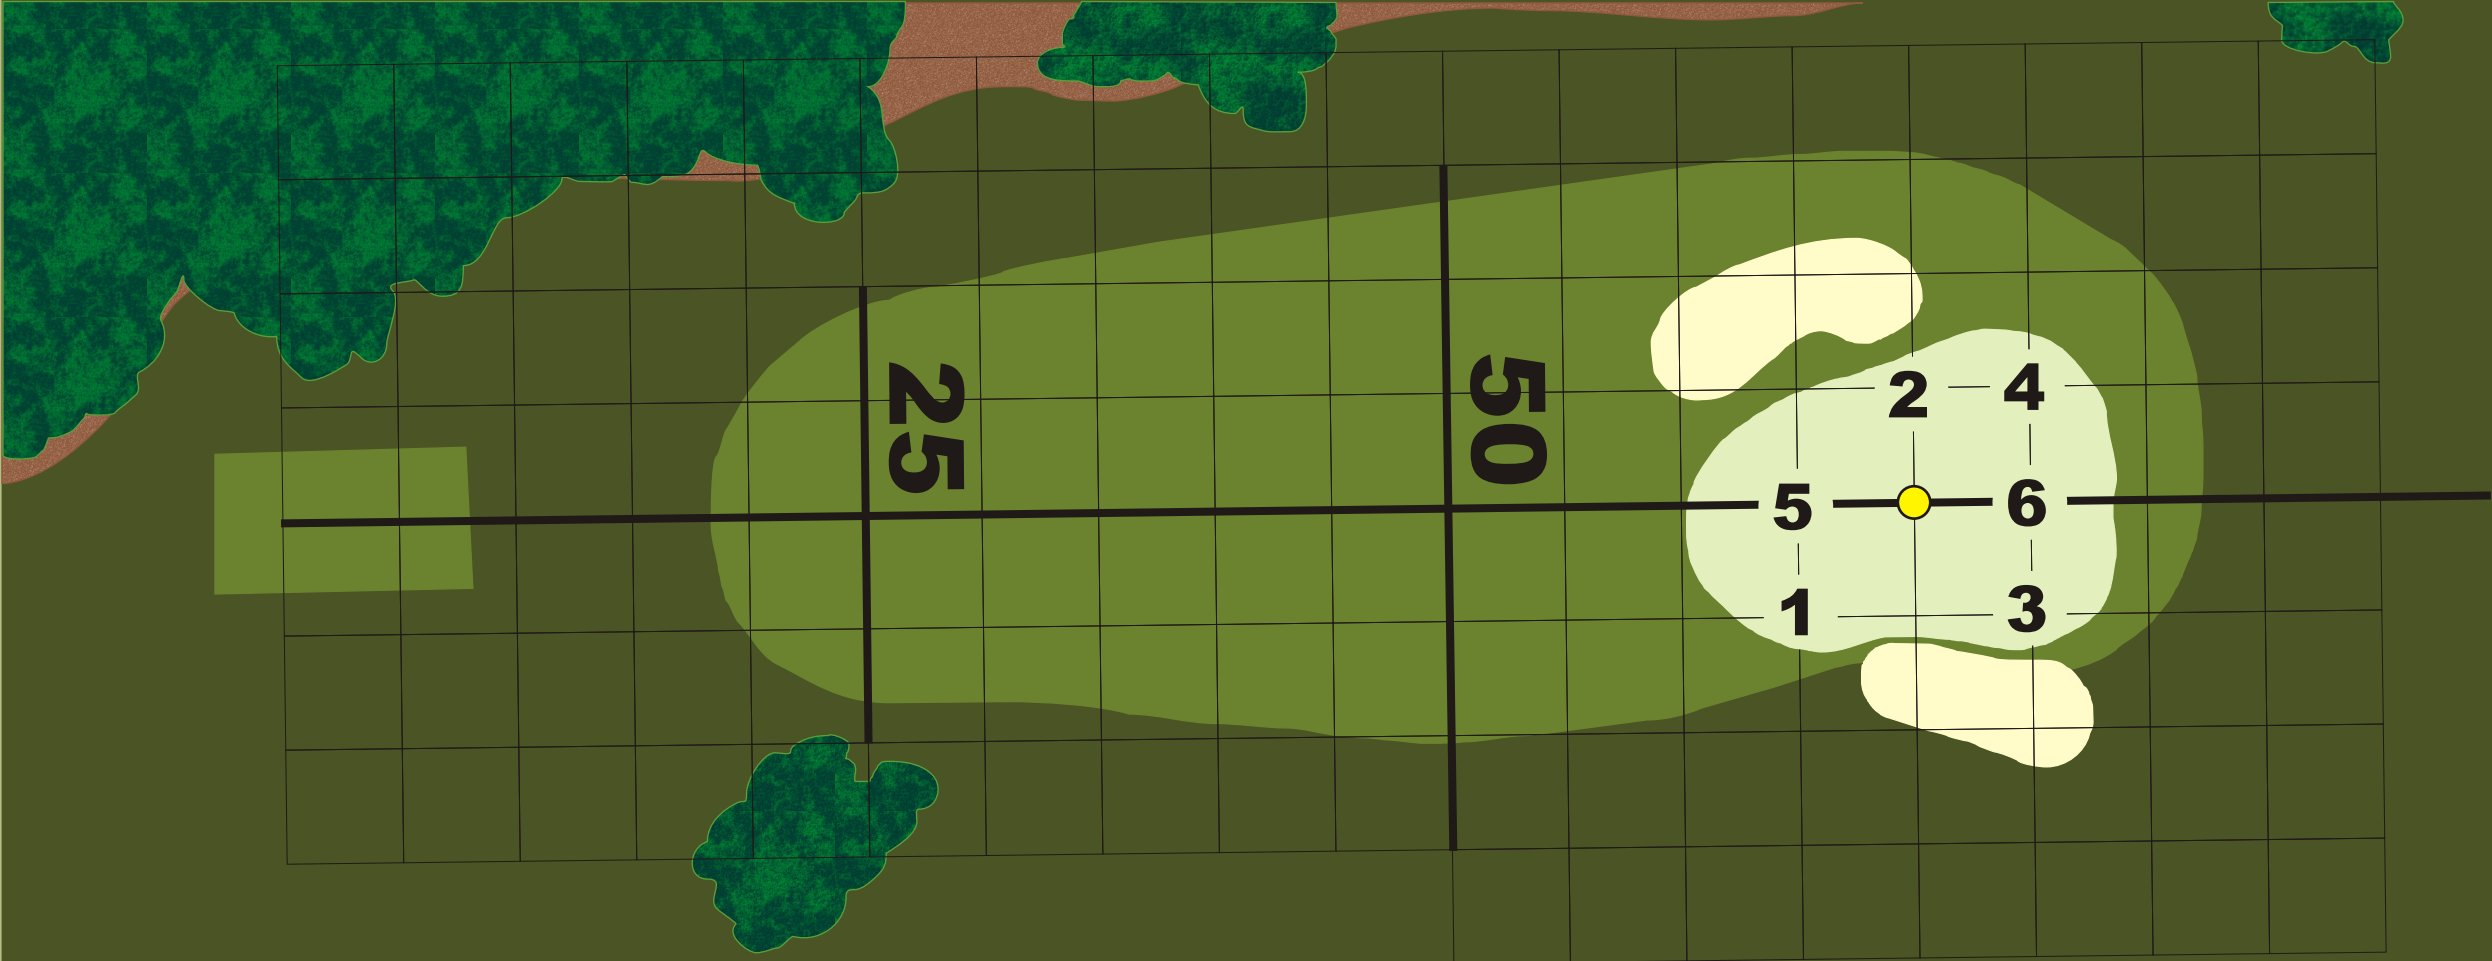

#2 APBA City

Par 3

70 Yards

- Green
- Fairway and Tee
- Rough
- Normal Bunker
- Deep Bunker
- Deep Rough
- Water
- Pine Needles
- Trees

Course Notes