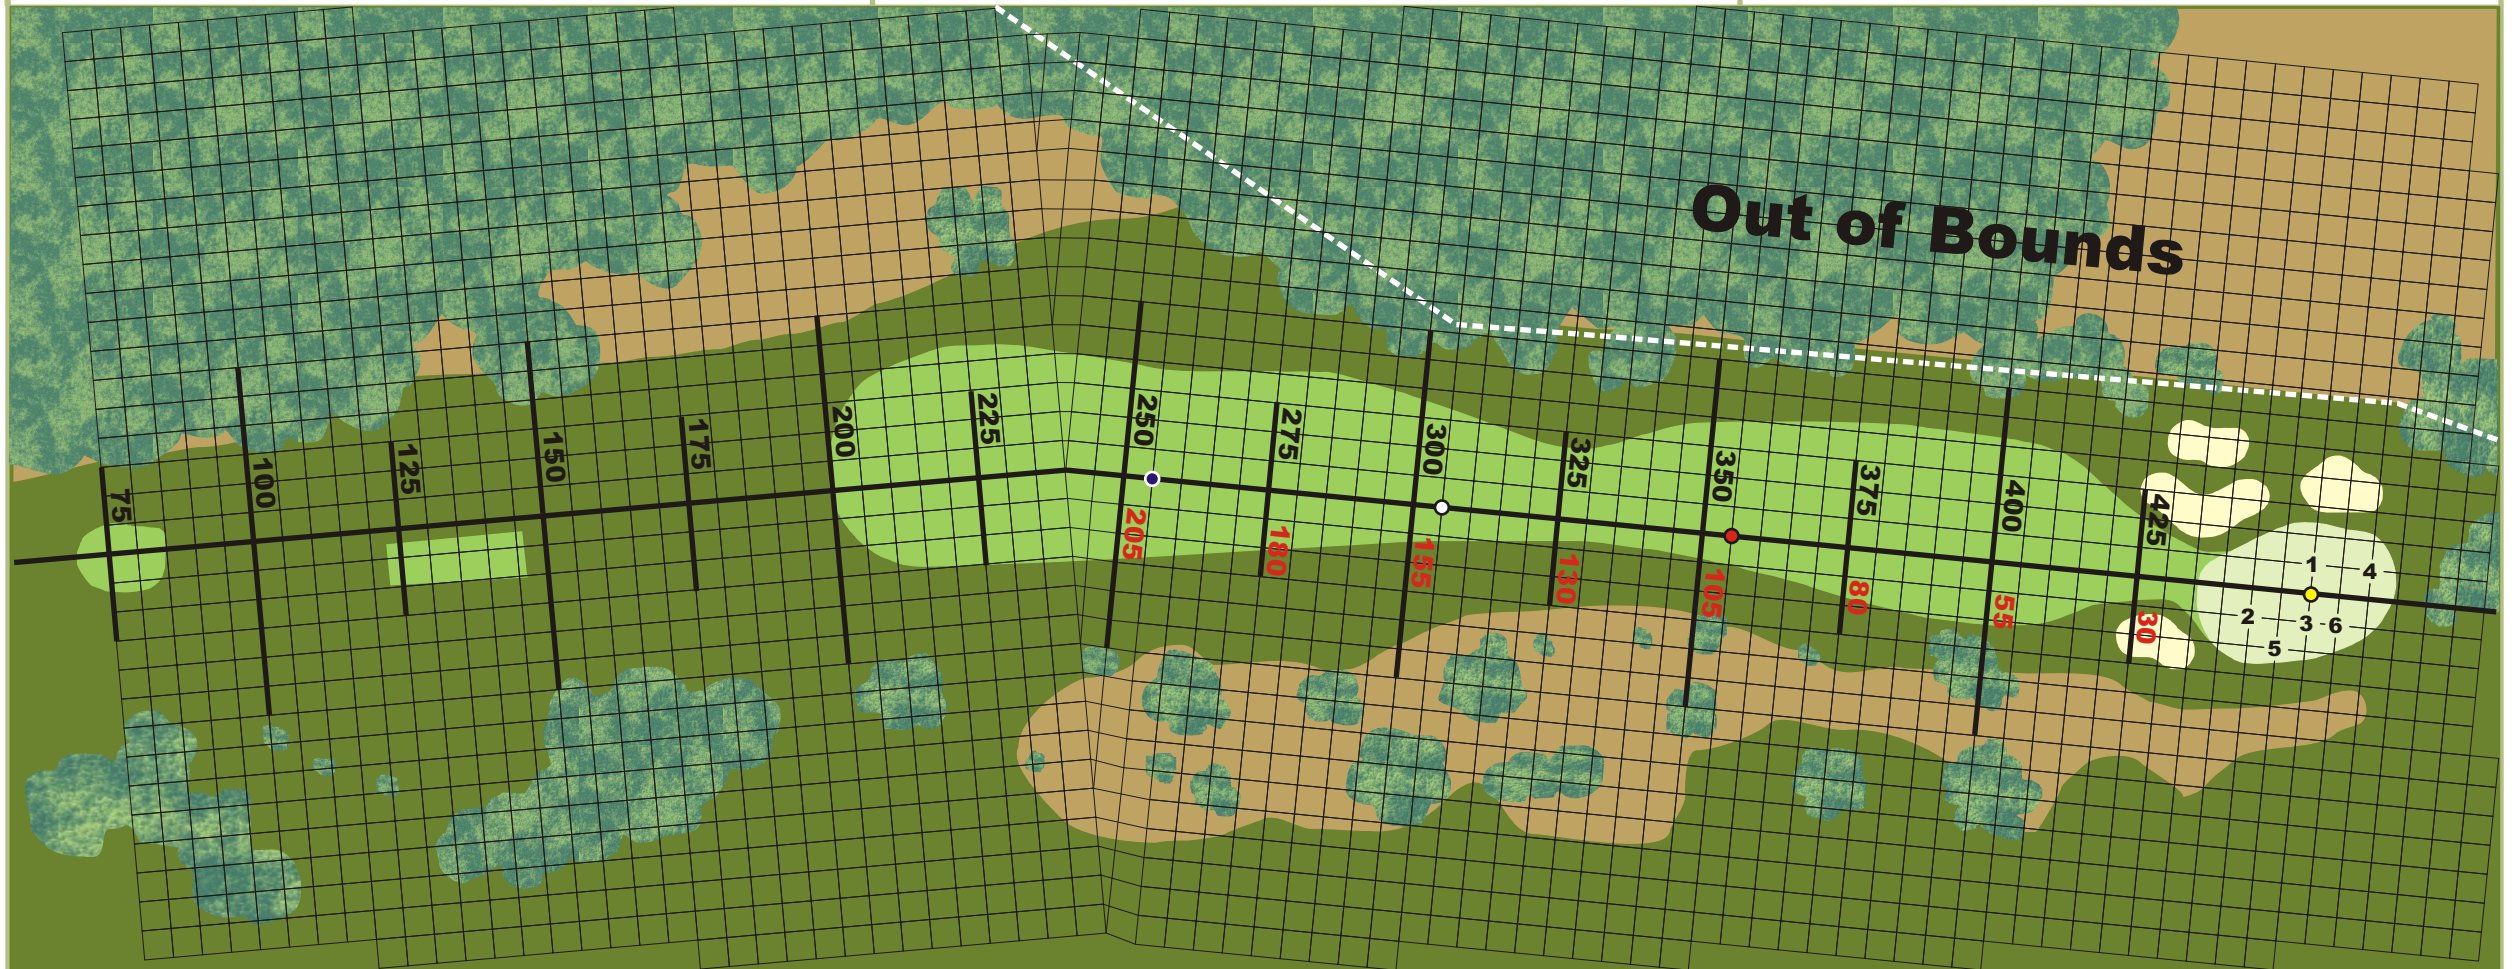

# #3 APBA National

Par 4

454 Yards

### Course Notes

Add 10 yards to the flight of all tee shots.  
 Gentle dogleg at 240 yards from tee.  
 Deduct 5 yards from the flight of all second shots.

- Green
- Normal Bunker
- Fairway and Tee
- Deep Bunker
- Rough
- Deep Rough
- Water
- Trees