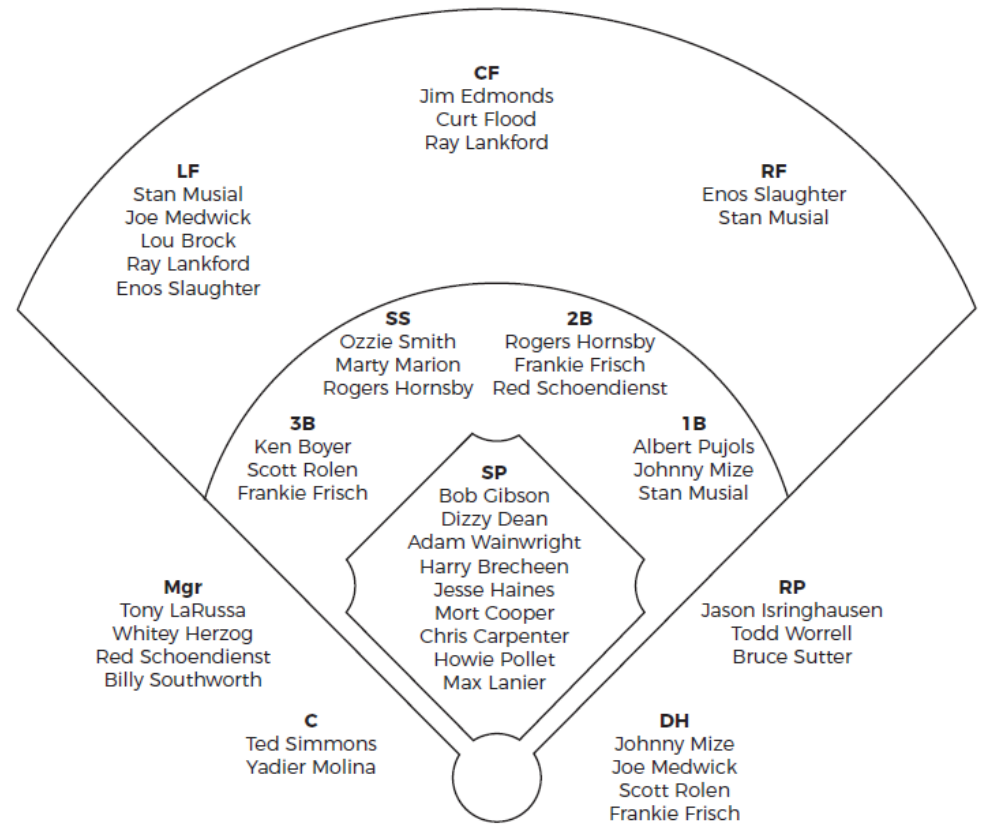

Starting Lineups

Against RHP:

2B Rogers Hornsby (R)
RF Enos Slaughter (L)
LF Stan Musial (L)
DH Johnny Mize (L)
1B Albert Pujols (R)
CF Jim Edmonds (L)
C Ted Simmons (S)
3B Ken Boyer (R)
SS Ozzie Smith (S)

Against LHP:

2B Rogers Hornsby (R)
DH Joe Medwick (R)
LF Stan Musial (L)
1B Albert Pujols (R)
3B Ken Boyer (R)
RF Enos Slaughter (L)
C Yadier Molina (R)
CF Curt Flood (R)
SS Ozzie Smith (S)

Franchise Start: 1882