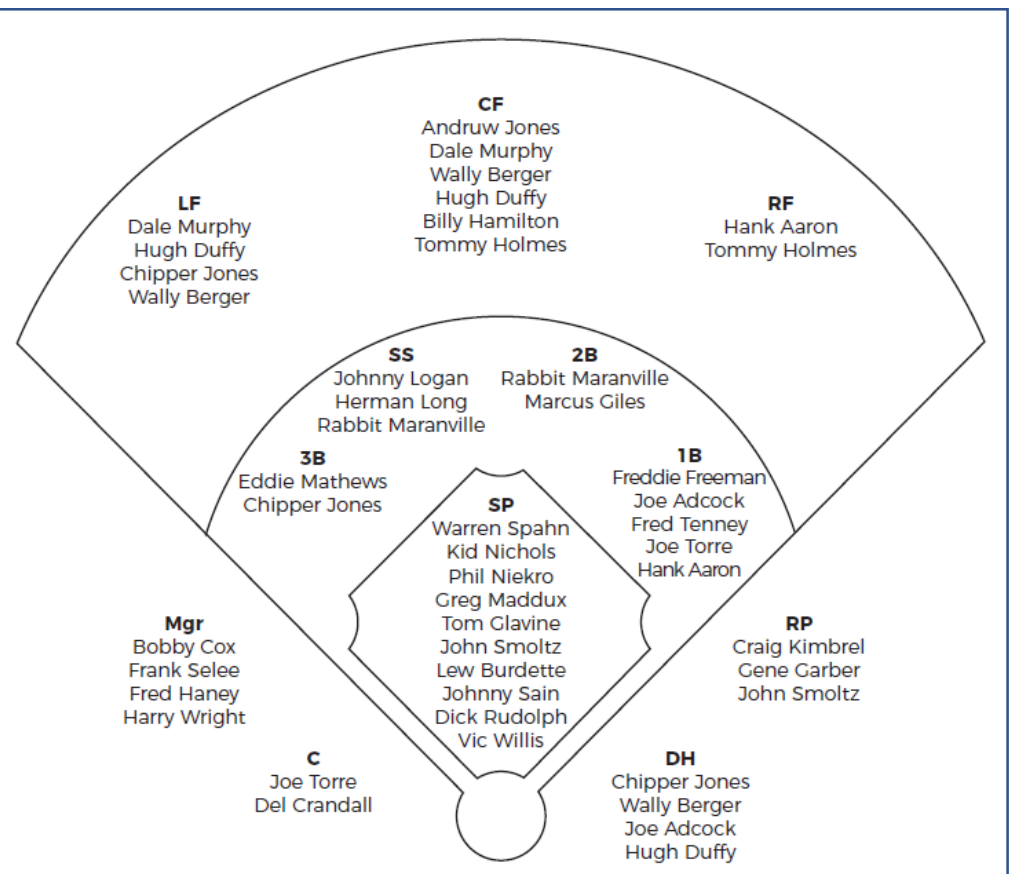

—**Bill Brown**, Broadcaster for Cincinnati and Houston for 37 years

Starting Lineups

Against RHP:

- Herman Long SS (L)
- Freddie Freeman 1B (L)
- Chipper Jones DH (S)
- Hank Aaron RF (R)
- Eddie Mathews 3B (L)
- Andruw Jones CF (R)
- Dale Murphy LF (R)
- Joe Torre C (R)
- Rabbit Maranville 2B (R)