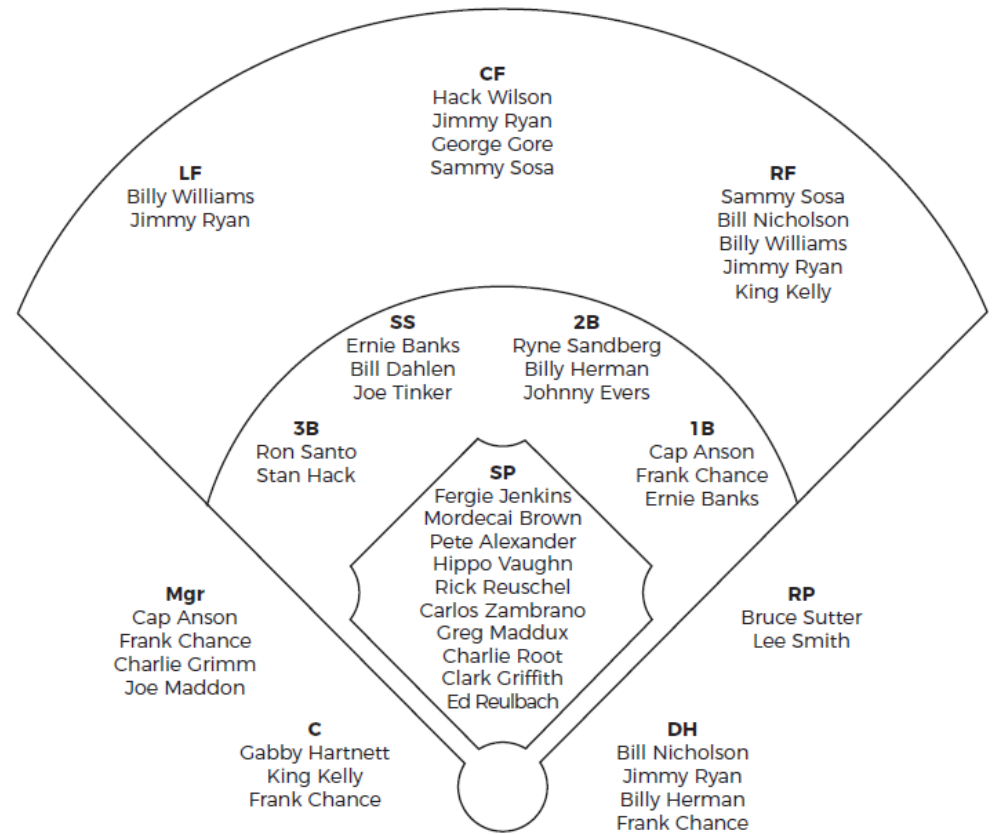

Starting Lineups

Against RHP:

Tris Speaker CF (L)
Wade Boggs 3B (L)
Carl Yastrzemski 1B (L)
Ted Williams LF (L)
David Ortiz DH (L)
Nomar Garciaparra SS (R)
Pedroia / Doerr 2B (R)
Carlton Fisk C (R)
Dwight Evans RF (R)

Against LHP:

Mookie Betts CF (R)
Wade Boggs 3B (L)
Jimmie Foxx 1B (R)
Jim Rice DH (R)
Ted Williams LF (L)
Nomar Garciaparra SS (R)
Pedroia / Doerr 2B (R)
Dwight Evans RF (R)
Jason Varitek C (S)

Franchise Start: 1901

Starting Lineups

Against RHP:

Cap Anson 1B (R)
Ryne Sandberg 2B (R)
Billy Williams LF (L)
Sammy Sosa RF (R)
Ernie Banks SS (R)
Bill Nicholson DH (L)
Hack Wilson CF (R)
Ron Santo 3B (R)
Gabby Hartnett C (R)

Against LHP:

Cap Anson 1B (R)
Ryne Sandberg 2B (R)
Ernie Banks SS (R)
Sammy Sosa RF (R)
Hack Wilson CF (R)
Ron Santo 3B (R)
Billy Williams LF (L)
Gabby Hartnett C (R)
Jimmy Ryan DH (R)

Franchise Start: 1876