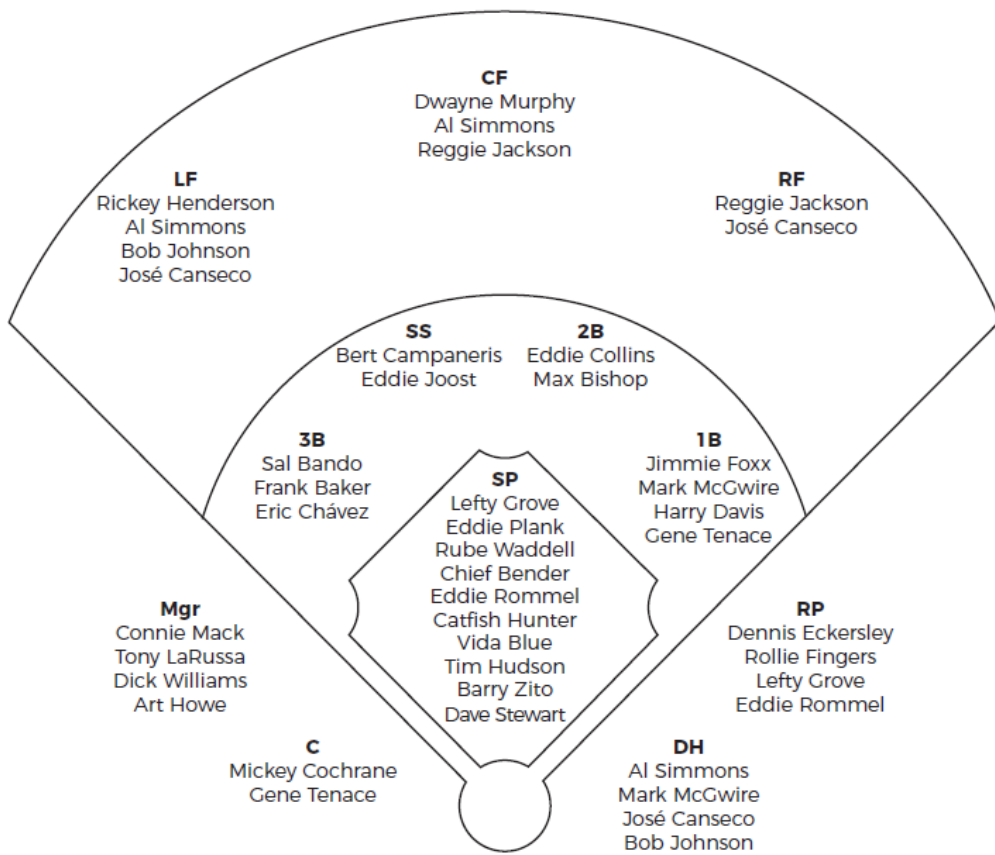

Starting Lineups

Against RHP:

Rickey Henderson LF (R)
Eddie Collins 2B (L)
Al Simmons DH (R)
Jimmie Foxx 1B (R)
Reggie Jackson RF (L)
Mickey Cochrane C (L)
Frank Baker 3B (L)
Dwayne Murphy CF (L)
Bert Campaneris SS (R)

Against LHP:

Rickey Henderson LF (R)
Eddie Collins 2B (L)
Al Simmons CF (R)
Jimmie Foxx 1B (R)
Mark McGwire DH (R)
José Canseco RF (R)
Mickey Cochrane C (L)
Sal Bando 3B (R)
Bert Campaneris SS (R)

Franchise Start: 1901