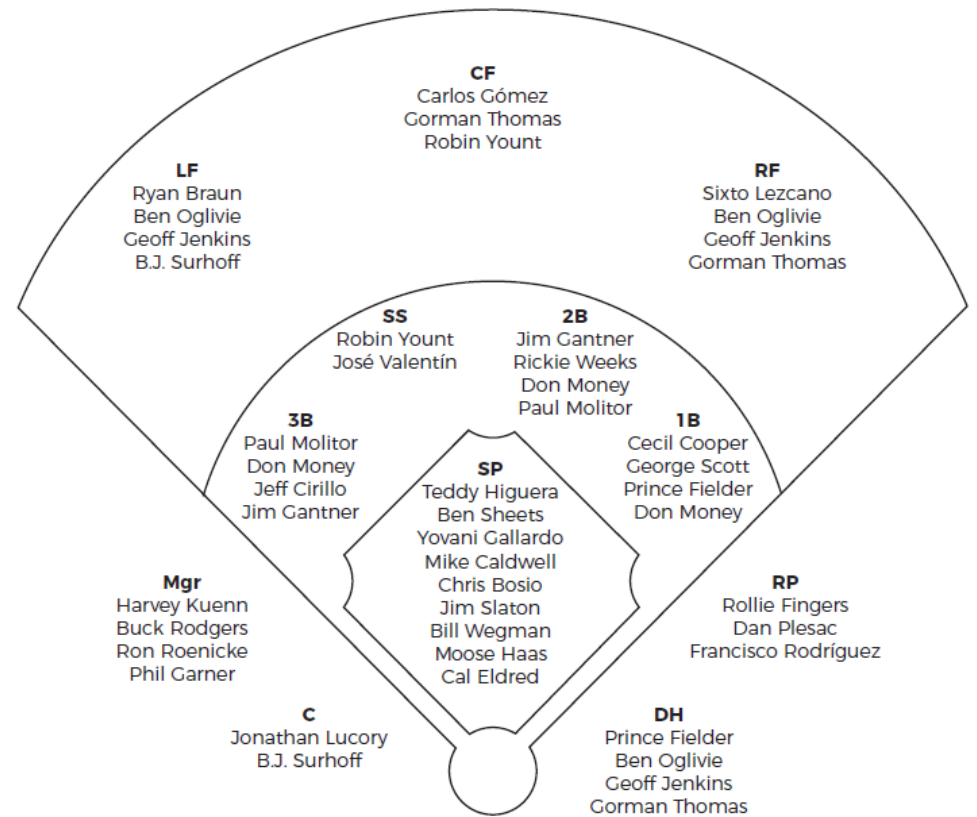

Starting Lineups

Against RHP:

Ian Kinsler 2B (R)
Iván Rodríguez C (R)
Josh Hamilton CF (L)
Rafael Palmeiro 1B (L)
Álex Rodríguez DH (R)
Juan González RF (R)
Rusty Greer LF (L)
Adrián Beltré 3B (R)
Toby Harrah SS (R)

Against LHP:

Ian Kinsler 2B (R)
Iván Rodríguez C (R)
Frank Howard LF (R)
Álex Rodríguez DH (R)
Juan González RF (R)
Mark Teixeira 1B (S)
Adrián Beltré 3B (R)
Josh Hamilton CF (L)
Toby Harrah SS (R)

Franchise Start: 1961

Starting Lineups

Against RHP:

Paul Molitor 3B (R)
Robin Yount SS (R)
Cecil Cooper 1B (L)
Prince Fielder DH (L)
Ben Oglivie RF (L)
Ryan Braun LF (R)
B.J. Surhoff C (L)
Carlos Gómez CF (R)
Jim Gantner 2B (L)

Against LHP:

Paul Molitor 3B (R)
Robin Yount SS (R)
Ryan Braun LF (R)
Gorman Thomas DH (R)
George Scott 1B (R)
Carlos Gómez CF (R)
Jonathan Lucroy C (R)
Sixto Lezcano RF (R)
Rickie Weeks 2B (R)

Franchise Start: 1969