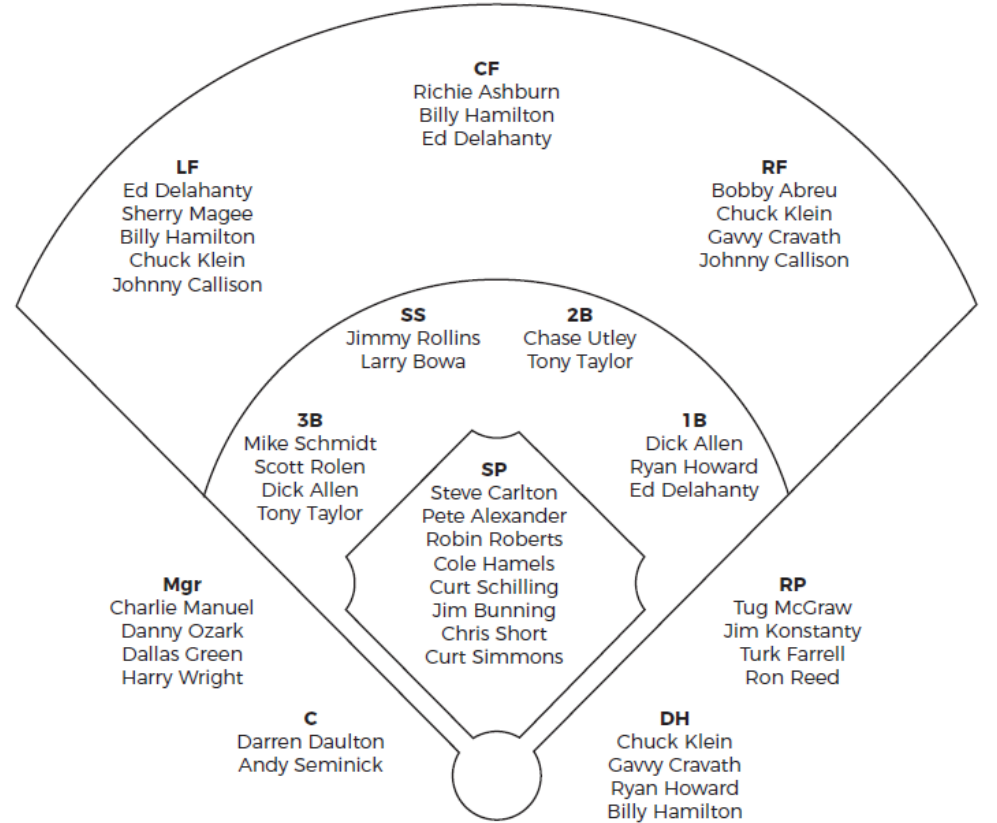

Starting Lineups

Against RHP:

Richie Ashburn CF (L)
Chase Utley 2B (L)
Ed Delahanty LF (R)
Mike Schmidt 3B (R)
Ryan Howard 1B (L)
Chuck Klein DH (L)
Bobby Abreu RF (L)
Darren Daulton C (L)
Jimmy Rollins SS (S)

Against LHP:

Richie Ashburn CF (L)
Jimmy Rollins SS (S)
Ed Delahanty LF (R)
Mike Schmidt 3B (R)
Dick Allen 1B (R)
Scott Rolen DH (R)
Gavy Cravath RF (R)
Andy Seminick C (R)
Chase Utley 2B (L)

Franchise Start: 1883