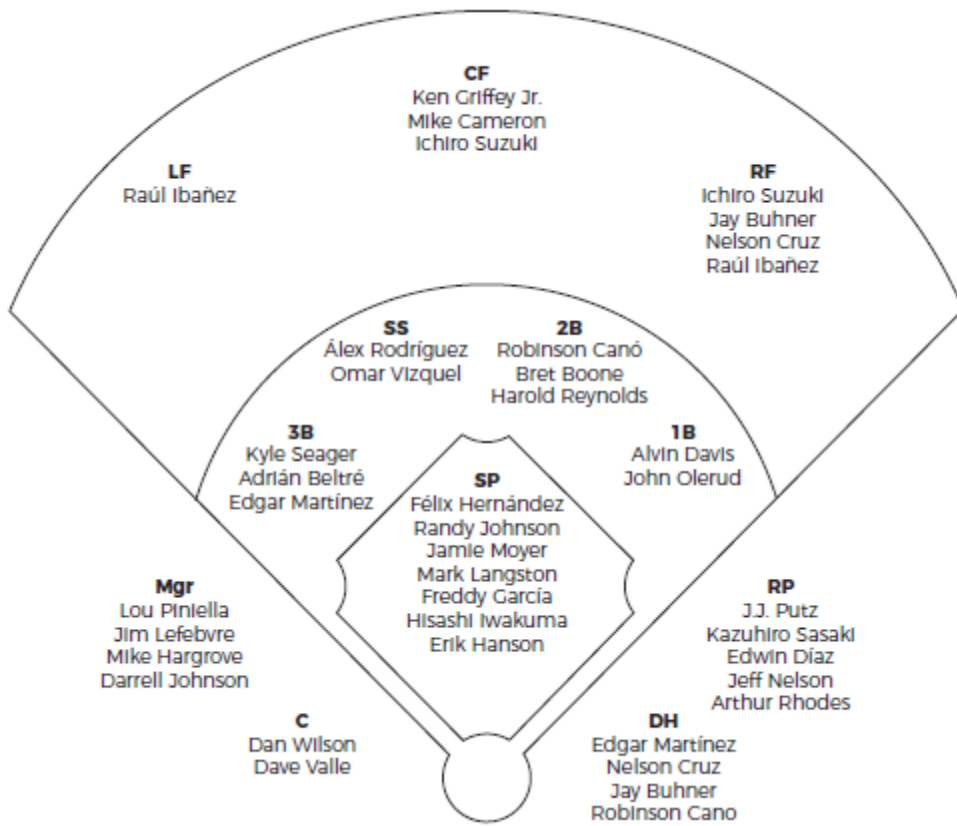

Starting Lineups

Against RHP:

Ichiro Suzuki RF (L)
Edgar Martínez DH (R)
Ken Griffey Jr. CF (L)
Álex Rodríguez SS (R)
Raúl Ibañez LF (L)
Robinson Canó 2B (L)
A.Davis / J.Olerud 1B (L)
Kyle Seager 3B (L)
Dan Wilson C (R)

Against LHP:

Ichiro Suzuki RF (L)
Edgar Martínez DH (R)
Álex Rodríguez SS (R)
Ken Griffey Jr. CF (L)
Adrián Beltré 3B (R)
Bret Boone 2B (R)
A.Davis / J.Olerud 1B (L)
Raúl Ibañez LF (L)
Dan Wilson C (R)

Franchise Start: 1977