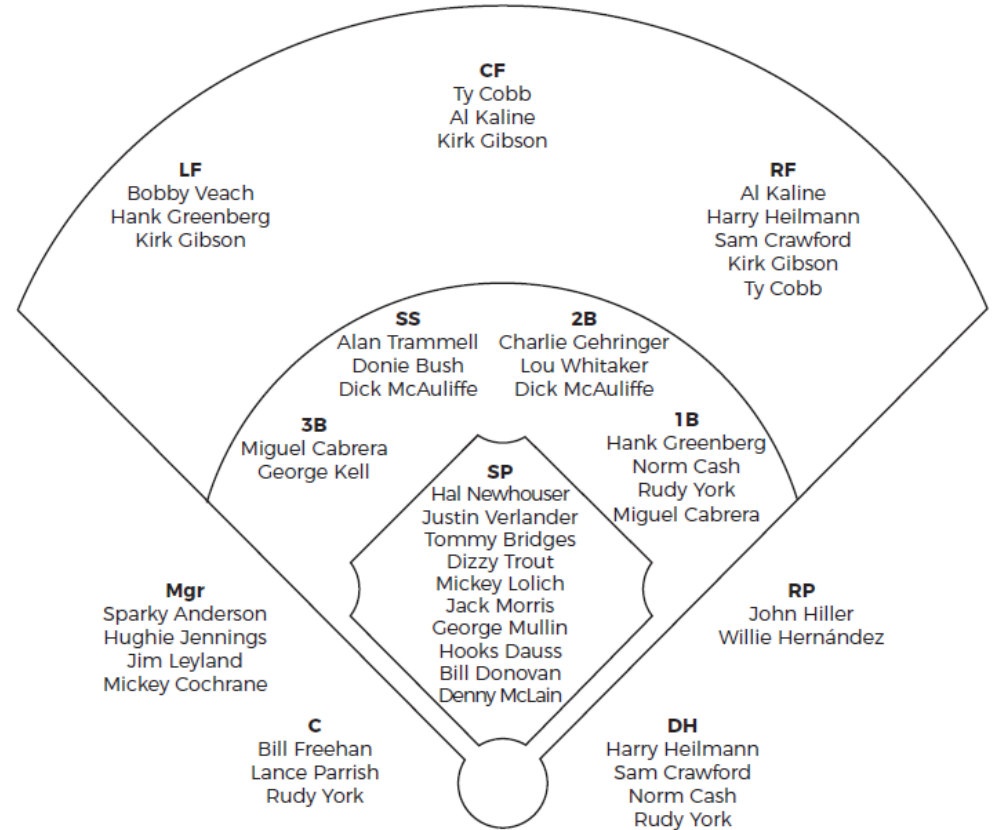

Starting Lineups

Against RHP:

Tris Speaker CF (L)
Joe Jackson RF (L)
Nap Lajoie 2B (R)
Jim Thome 1B (L)
Larry Doby DH (L)
Albert Belle LF (R)
Al Rosen 3B (R)
Joe Sewell SS (L)
Victor Martinez C (S)

Against LHP:

Tris Speaker CF (L)
Joe Jackson RF (L)
Nap Lajoie 2B (R)
Manny Ramirez DH (R)
Albert Belle LF (R)
Al Rosen 3B (R)
Jim Thome 1B (L)
Lou Boudreau SS (R)
Victor Martinez C (S)

Franchise Start: 1901

Starting Lineups

Against RHP:

Ty Cobb CF (L)
Sam Crawford DH (L)
Charlie Gehringer 2B (L)
Hank Greenberg 1B (R)
Miguel Cabrera 3B (R)
Bobby Veach LF (L)
Al Kaline RF (R)
Bill Freehan C (R)
Alan Trammell SS (R)

Against LHP:

Ty Cobb CF (L)
Harry Heilmann DH (R)
Miguel Cabrera 1B (R)
Hank Greenberg LF (R)
Al Kaline RF (R)
Charlie Gehringer 2B (L)
George Kell 3B (R)
Bill Freehan C (R)
Alan Trammell SS (R)

Franchise Start: 1901