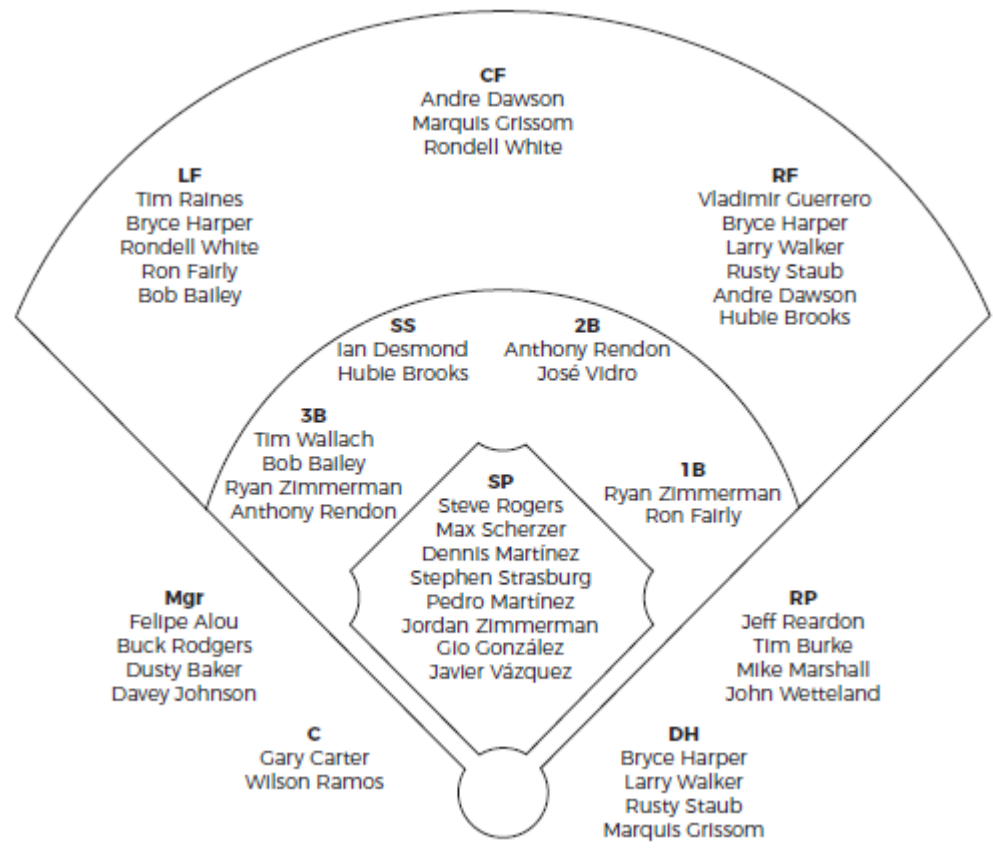

Starting Lineups

Against RHP:

- Craig Biggio 2B (R)
- José Altuve DH (R)
- José Cruz LF (L)
- Lance Berkman RF (S)
- Jeff Bagwell 1B (R)
- César Cedeño CF (R)
- Carlos Correa SS (R)
- Doug Rader 3B (R)
- Alan Ashby C (S)

Against LHP:

- Craig Biggio 2B (R)
- José Altuve DH (R)
- César Cedeño CF (R)
- Jeff Bagwell 1B (R)
- Jim Wynn LF (R)
- Carlos Correa SS (R)
- Lance Berkman RF (S)
- Doug Rader 3B (R)
- Brad Ausmus C (R)

Franchise Start: 1962