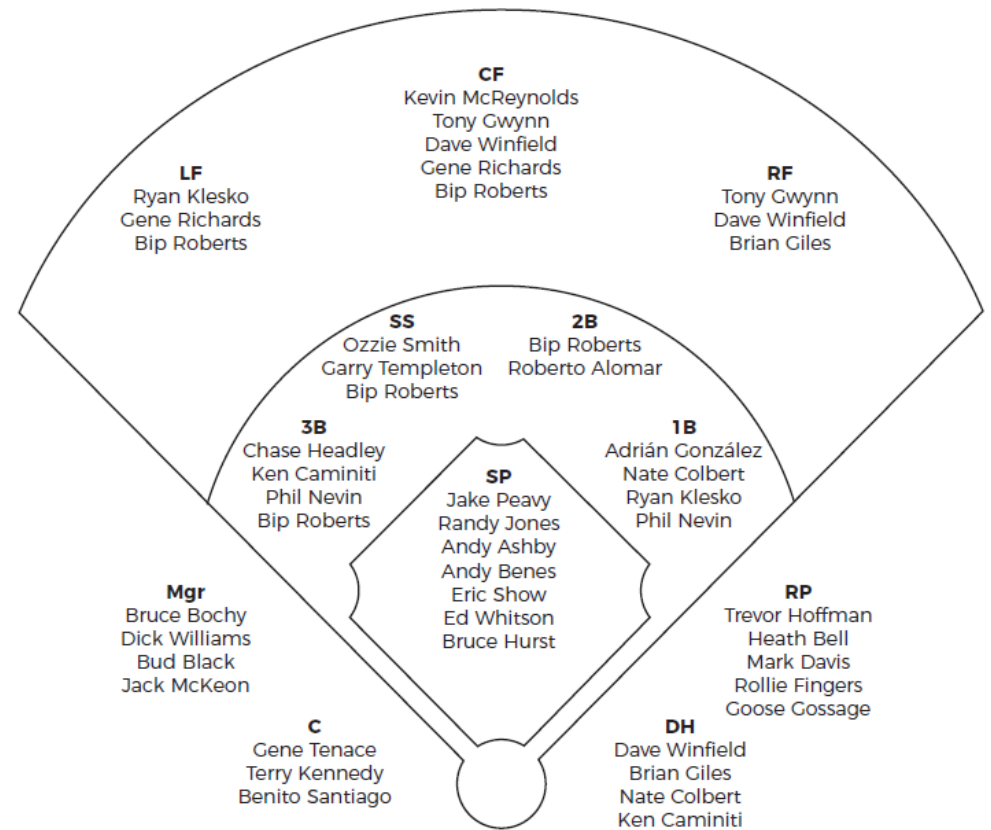

Starting Lineups

Against RHP:

Tony Gwynn CF (L)
Bip Roberts 2B (S)
Dave Winfield RF (R)
Adrián González 1B (L)
Chase Headley 3B (S)
Ryan Klesko LF (L)
Brian Giles DH (L)
Terry Kennedy C (L)
Ozzie Smith SS (S)

Against LHP:

Tony Gwynn DH (L)
Robert Alomar 2B (S)
Dave Winfield RF (R)
Nate Colbert 1B (R)
Ken Caminiti 3B (S)
Kevin McReynolds CF (R)
Bip Roberts LF (S)
Tenace/Santiago C (R)
Ozzie Smith SS (S)

Franchise Start: 1969