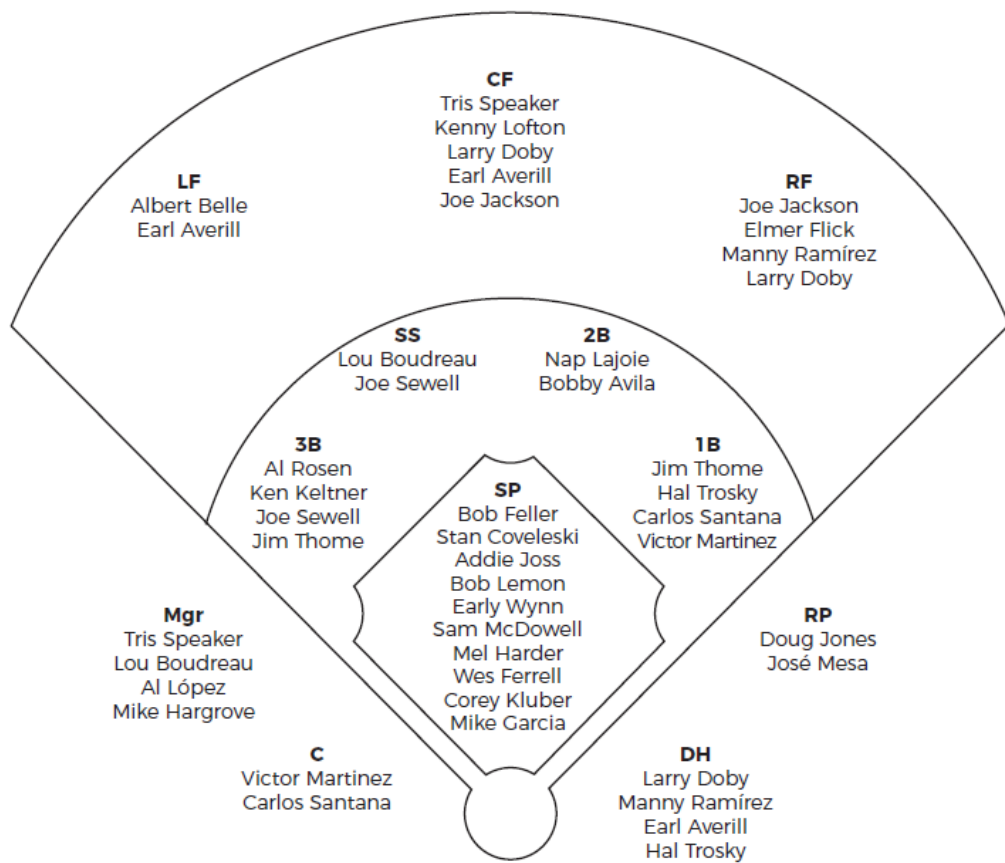

Starting Lineups

Against RHP:

Tris Speaker CF (L)
Joe Jackson RF (L)
Nap Lajoie 2B (R)
Jim Thome 1B (L)
Larry Doby DH (L)
Albert Belle LF (R)
Al Rosen 3B (R)
Joe Sewell SS (L)
Victor Martinez C (S)

Against LHP:

Tris Speaker CF (L)
Joe Jackson RF (L)
Nap Lajoie 2B (R)
Manny Ramirez DH (R)
Albert Belle LF (R)
Al Rosen 3B (R)
Jim Thome 1B (L)
Lou Boudreau SS (R)
Victor Martinez C (S)

Franchise Start: 1901

Starting Lineups

Against RHP:

Ty Cobb CF (L)
Sam Crawford DH (L)
Charlie Gehringer 2B (L)
Hank Greenberg 1B (R)
Miguel Cabrera 3B (R)
Bobby Veach LF (L)
Al Kaline RF (R)
Bill Freehan C (R)
Alan Trammell SS (R)

Against LHP:

Ty Cobb CF (L)
Harry Heilmann DH (R)
Miguel Cabrera 1B (R)
Hank Greenberg LF (R)
Al Kaline RF (R)
Charlie Gehringer 2B (L)
George Kell 3B (R)
Bill Freehan C (R)
Alan Trammell SS (R)

Franchise Start: 1901