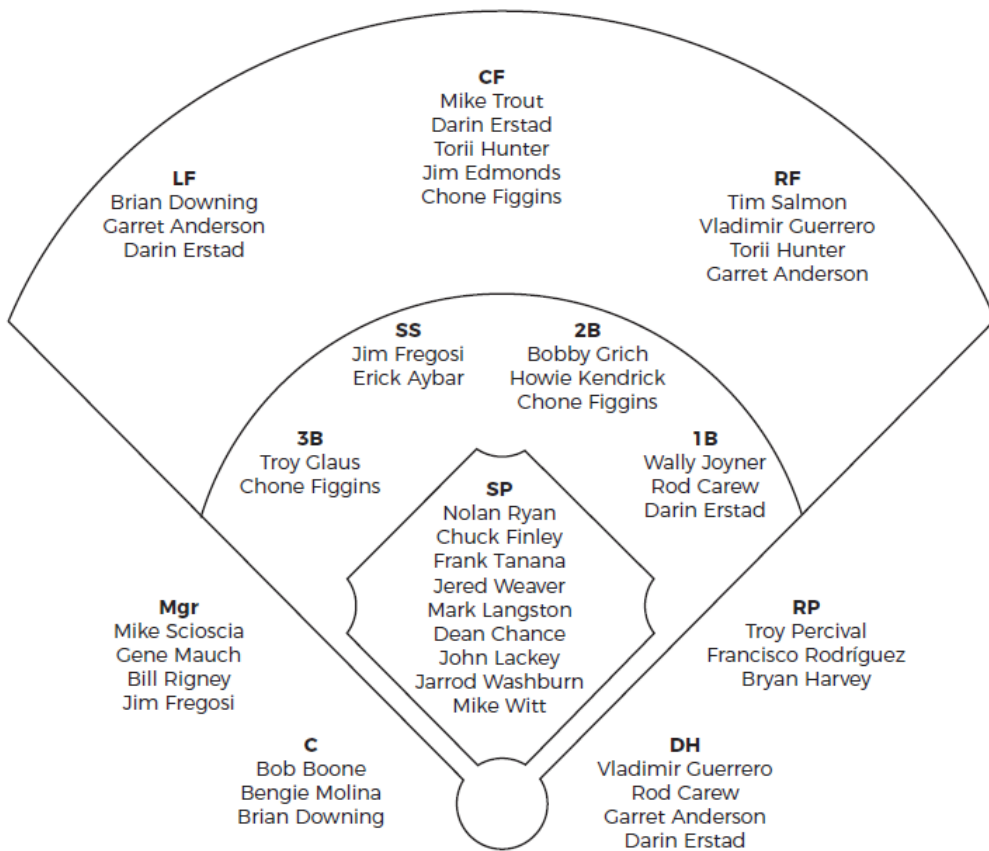

Starting Lineups

Against RHP:

Chone Figgins 3B (S)
Mike Trout CF (R)
Wally Joyner 1B (L)
Vladimir Guerrero DH (R)
Garrett Anderson LF (L)
Tim Salmon RF (R)
Bobby Grich 2B (R)
Jim Fregosi SS (R)
Bob Boone C (R)

Against LHP:

Rod Carew 1B (L)
Bobby Grich 2B (R)
Mike Trout CF (R)
Vladimir Guerrero DH (R)
Troy Glaus 3B (R)
Tim Salmon RF (R)
Brian Downing LF (R)
Jim Fregosi SS (R)
Bob Boone C (R)

Franchise Start: 1961