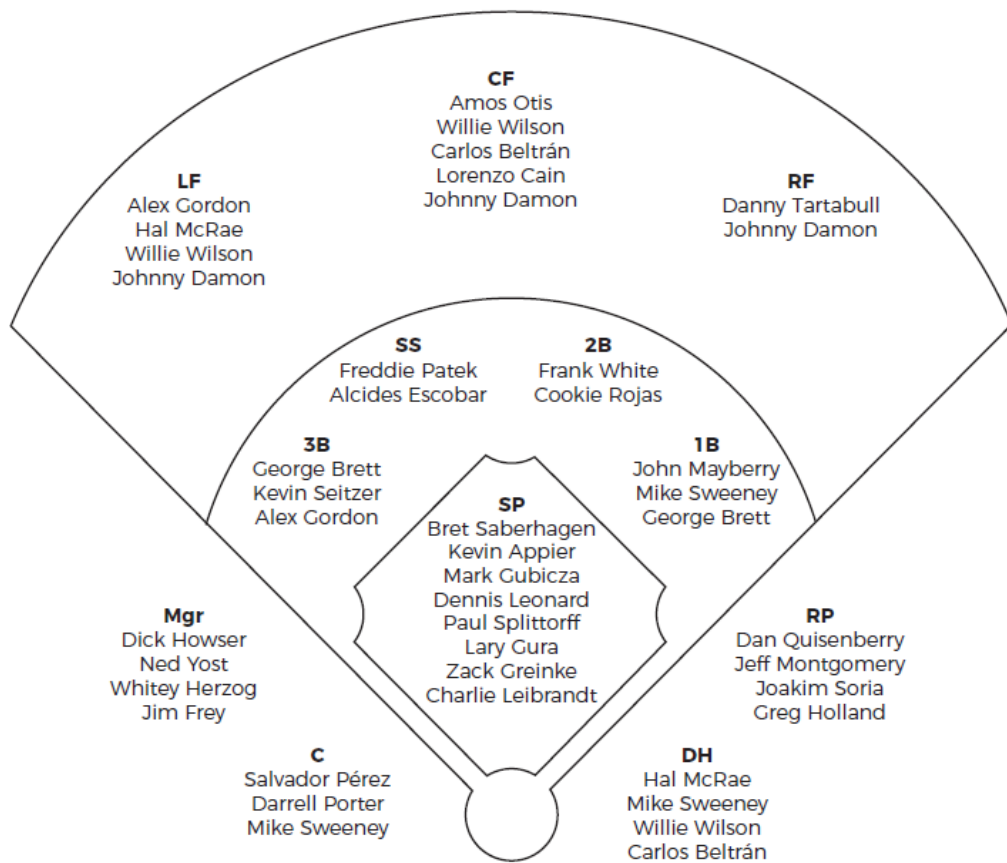

Starting Lineups

Against RHP:

Willie Wilson CF (S)
Amos Otis RF (R)
George Brett 3B (L)
John Mayberry 1B (L)
Alex Gordon LF (L)
Hal McRae DH (R)
Darrell Porter C (L)
Frank White 2B (R)
Freddie Patek SS (R)

Against LHP:

Willie Wilson LF (S)
Amos Otis CF (R)
George Brett 3B (L)
Hal McRae DH (R)
Danny Tartabull RF (R)
Mike Sweeney 1B (R)
Salvador Pérez C (R)
Frank White 2B (R)
Freddie Patek SS (R)

Franchise Start: 1969