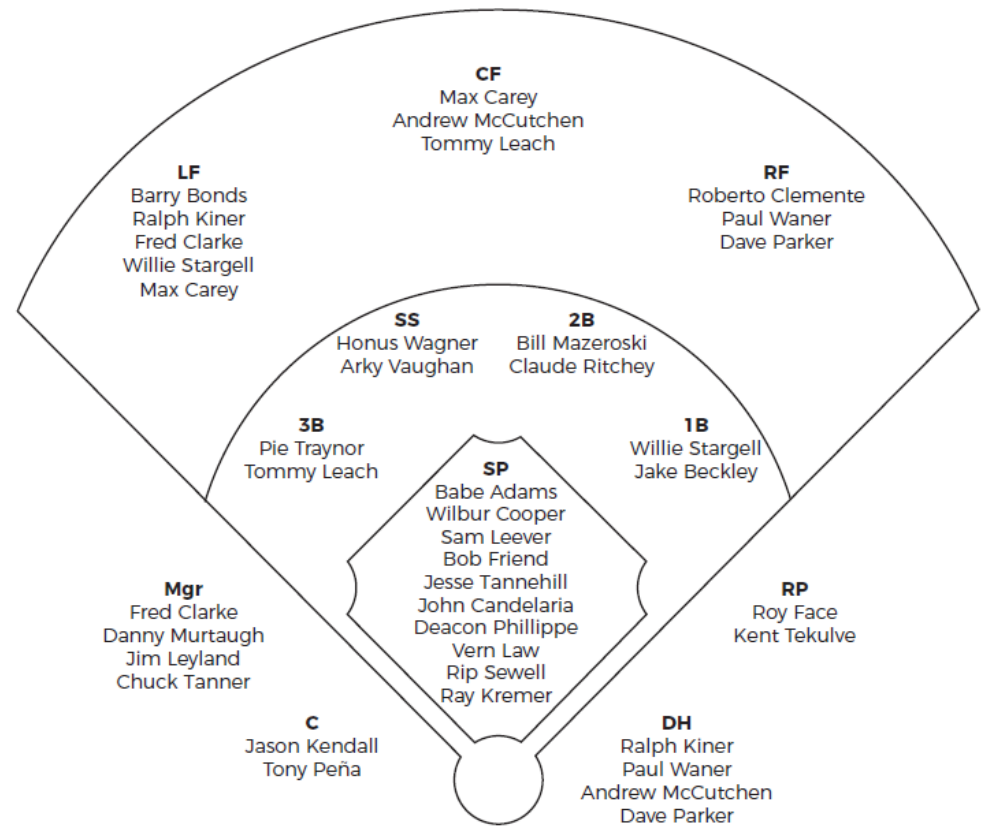

Starting Lineups

Against RHP:

Pete Rose RF (S)
Joe Morgan 2B (L)
Joey Votto 1B (L)
Ted Kluszewski DH (L)
Frank Robinson LF (R)
Vada Pinson CF (L)
Johnny Bench C (R)
Tony Pérez 3B (R)
Barry Larkin SS (R)

Against LHP:

Pete Rose RF (S)
Barry Larkin SS (R)
Frank Robinson LF (R)
Johnny Bench C (R)
George Foster DH (R)
Tony Pérez 3B (R)
Joe Morgan 2B (L)
Eric Davis CF (R)
Joey Votto 1B (L)

Franchise Start: 1882