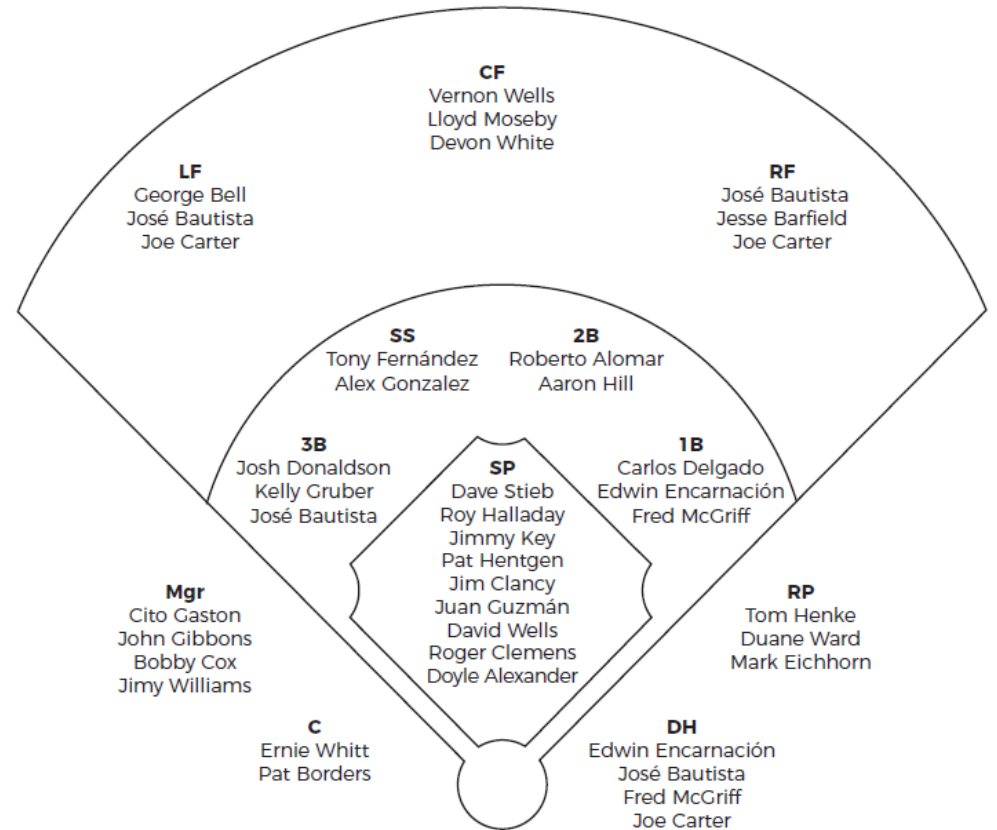

Starting Lineups

Against RHP:

Tony Fernández SS (S)
Robert Alomar 2B (S)
Josh Donaldson 3B (R)
Carlos Delgado 1B (L)
José Bautista DH (R)
Vernon Wells CF (R)
George Bell LF (R)
Jesse Barfield RF (R)
Ernie Whitt C (L)

Against LHP:

Tony Fernández SS (S)
Robert Alomar 2B (S)
Josh Donaldson 3B (R)
José Bautista DH (R)
Edwin Encarnación 1B (R)
Vernon Wells CF (R)
George Bell LF (R)
Jesse Barfield RF (R)
Pat Borders C (R)

Franchise Start: 1977