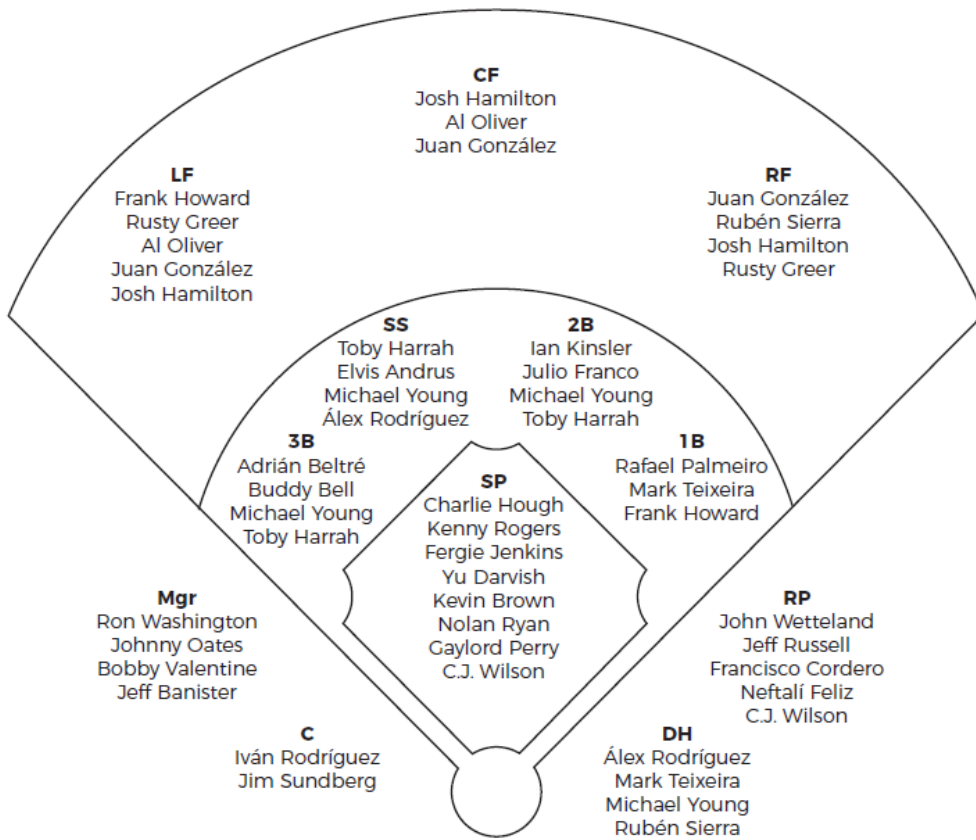

Starting Lineups

Against RHP:

Ian Kinsler 2B (R)
Iván Rodríguez C (R)
Josh Hamilton CF (L)
Rafael Palmeiro 1B (L)
Álex Rodríguez DH (R)
Juan González RF (R)
Rusty Greer LF (L)
Adrián Beltré 3B (R)
Toby Harrah SS (R)

Against LHP:

Ian Kinsler 2B (R)
Iván Rodríguez C (R)
Frank Howard LF (R)
Álex Rodríguez DH (R)
Juan González RF (R)
Mark Teixeira 1B (S)
Adrián Beltré 3B (R)
Josh Hamilton CF (L)
Toby Harrah SS (R)

Franchise Start: 1961

Starting Lineups

Against RHP:

Paul Molitor 3B (R)
Robin Yount SS (R)
Cecil Cooper 1B (L)
Prince Fielder DH (L)
Ben Oglivie RF (L)
Ryan Braun LF (R)
B.J. Surhoff C (L)
Carlos Gómez CF (R)
Jim Gantner 2B (L)

Against LHP:

Paul Molitor 3B (R)
Robin Yount SS (R)
Ryan Braun LF (R)
Gorman Thomas DH (R)
George Scott 1B (R)
Carlos Gómez CF (R)
Jonathan Lucroy C (R)
Sixto Lezcano RF (R)
Rickie Weeks 2B (R)

Franchise Start: 1969