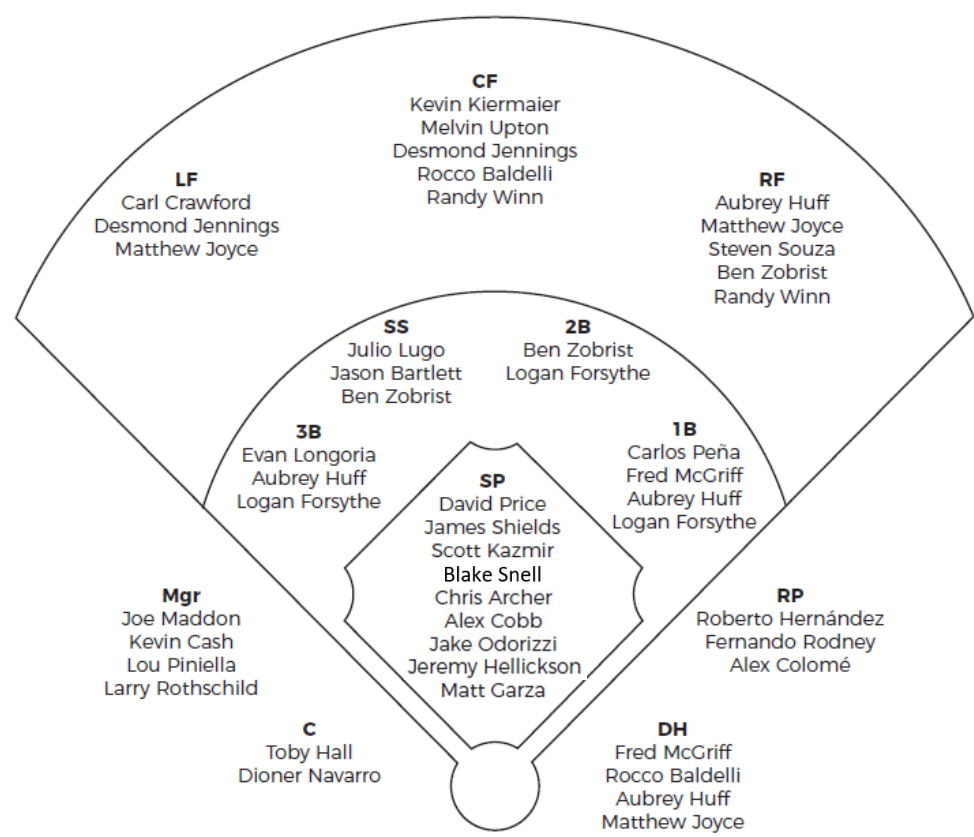

Starting Lineups

Against RHP:

Carl Crawford LF (L)
Ben Zobrist 2B (S)
Evan Longoria 3B (R)
Carlos Peña 1B (L)
Fred McGriff DH (L)
Aubrey Huff RF (L)
Kevin Kiermaier CF (L)
Dioner Navarro C (S)
Julio Lugo SS (R)

Against LHP:

Carl Crawford LF (L)
Melvin Upton CF (R)
Ben Zobrist 2B (S)
Evan Longoria 3B (R)
Carlos Peña 1B (L)
Rocco Baldelli DH (R)
Steven Souza RF (R)
Toby Hall C (R)
Jason Bartlett SS (R)