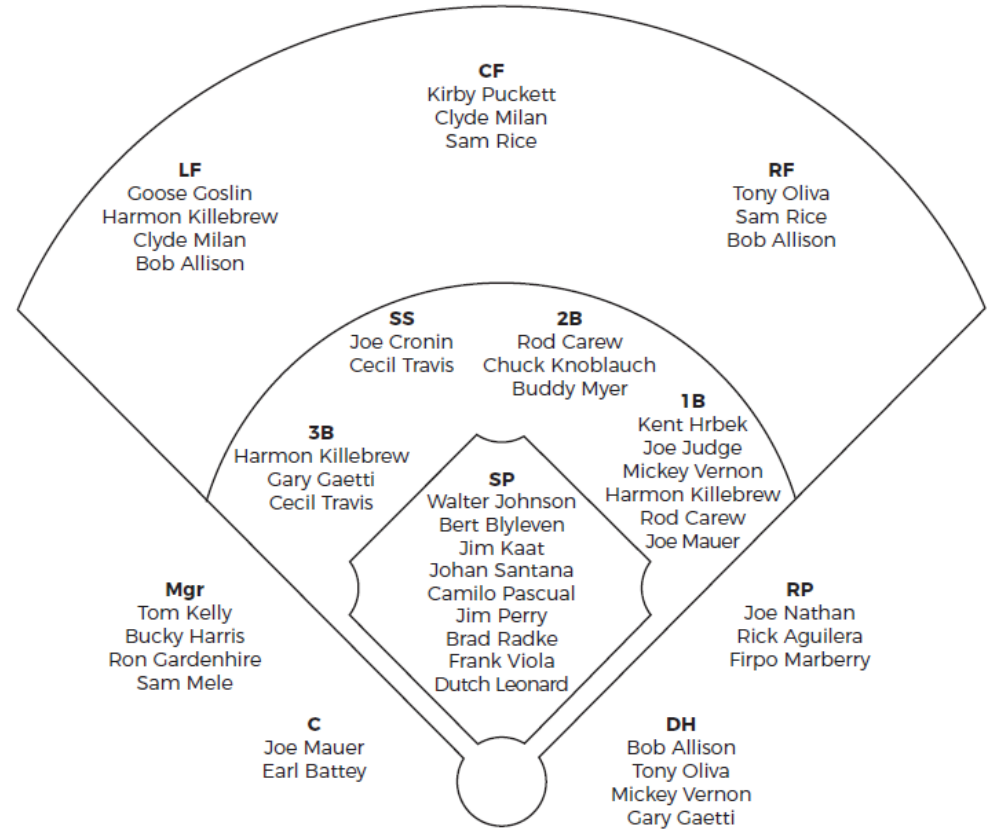

Starting Lineups

Against RHP:

Rod Carew 2B (L)
Sam Rice RF (L)
Tony Oliva DH (L)
Goose Goslin LF (L)
Kirby Puckett CF (R)
Harmon Killebrew 3B (R)
Joe Mauer C (L)
Cecil Travis SS (L)

Against LHP:

Rod Carew 2B (L)
Joe Cronin SS (R)
Kirby Puckett CF (R)
Harmon Killebrew 1B (R)
Bob Allison DH (R)
Goose Goslin LF (L)
Gary Gaetti 3B (R)
Tony Oliva RF (L)
Joe Mauer C (L)

Franchise Start: 1901