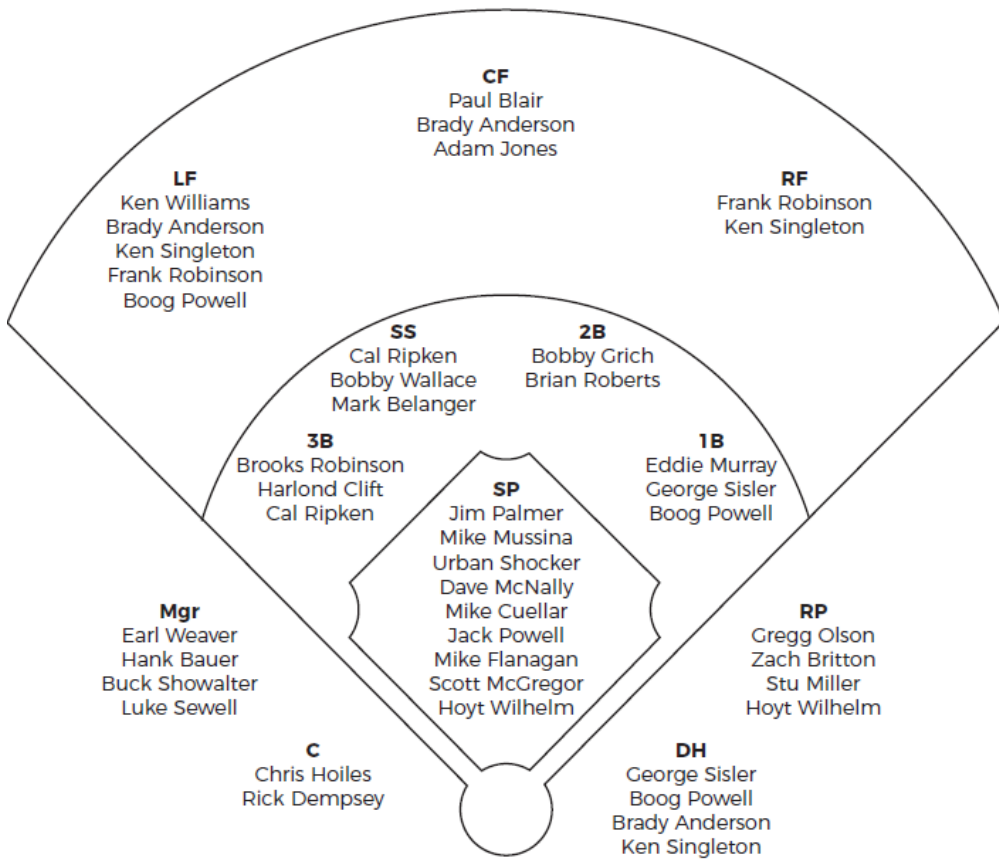

Starting Lineups

Against RHP:

Brady Anderson CF (L)
Brian Roberts 2B (S)
George Sisler 1B (L)
Eddie Murray DH (S)
Frank Robinson RF (R)
Ken Williams LF (L)
Cal Ripken SS (R)
Brooks Robinson 3B (R)
C.Hoiles/R.Dempsey C (R)

Against LHP:

George Sisler 1B (L)
Bobby Grich 2B (R)
Cal Ripken SS (R)
Frank Robinson RF (R)
Eddie Murray DH (S)
Brooks Robinson 3B (R)
Ken Williams LF (L)
Paul Blair CF (R)
C.Hoiles/R.Dempsey C (R)

Franchise Start: 1901