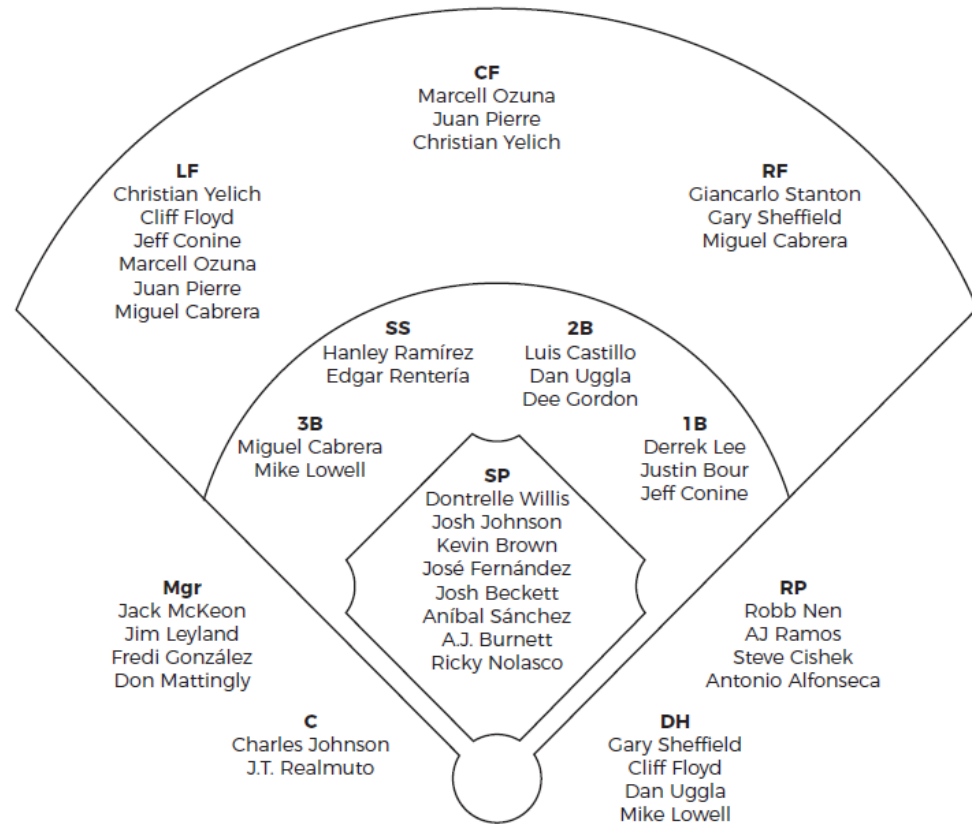

Starting Lineups

Against RHP:

- A.J. Pollock CF (R)
- Justin Upton RF (R)
- Luis Gonzalez LF (L)
- Paul Goldschmidt 1B (R)
- Steve Finley DH (L)
- Matt Williams 3B (R)
- Stephen Drew SS (L)
- Orlando Hudson 2B (S)
- Miguel Montero C (L)

Against LHP:

- A.J. Pollock CF (R)
- Justin Upton RF (R)
- Paul Goldschmidt 1B (R)
- Matt Williams 3B (R)
- Luis Gonzalez LF (L)
- Chris Young DH (R)
- Jay Bell 2B (R)
- Stephen Drew SS (L)
- Damian Miller C (R)

Franchise Start: 1998

Starting Lineups

Against RHP:

- Luis Castillo 2B (S)
- Hanley Ramírez SS (R)
- Miguel Cabrera 3B (R)
- Giancarlo Stanton RF (R)
- Cliff Floyd DH (L)
- Christian Yelich LF (L)
- Marcell Ozuna CF (R)
- Justin Bour 1B (L)
- Charles Johnson C (R)

Against LHP:

- Luis Castillo 2B (S)
- Hanley Ramírez SS (R)
- Miguel Cabrera 3B (R)
- Giancarlo Stanton RF (R)
- Gary Sheffield DH (R)
- Marcell Ozuna CF (R)
- Derrek Lee 1B (R)
- Jeff Conine LF (R)
- Charles Johnson C (R)

Franchise Start: 1993