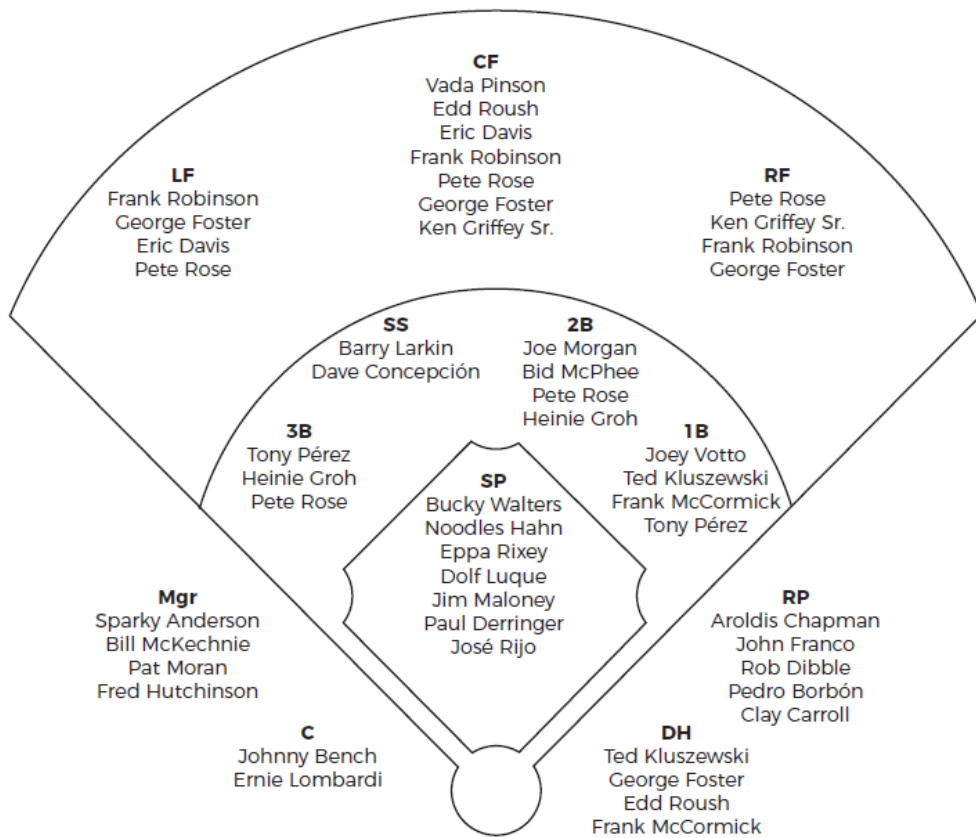

Starting Lineups

Against RHP:

Pete Rose RF (S)
Joe Morgan 2B (L)
Joey Votto 1B (L)
Ted Kluszewski DH (L)
Frank Robinson LF (R)
Vada Pinson CF (L)
Johnny Bench C (R)
Tony Pérez 3B (R)
Barry Larkin SS (R)

Against LHP:

Pete Rose RF (S)
Barry Larkin SS (R)
Frank Robinson LF (R)
Johnny Bench C (R)
George Foster DH (R)
Tony Pérez 3B (R)
Joe Morgan 2B (L)
Eric Davis CF (R)
Joey Votto 1B (L)

Franchise Start: 1882